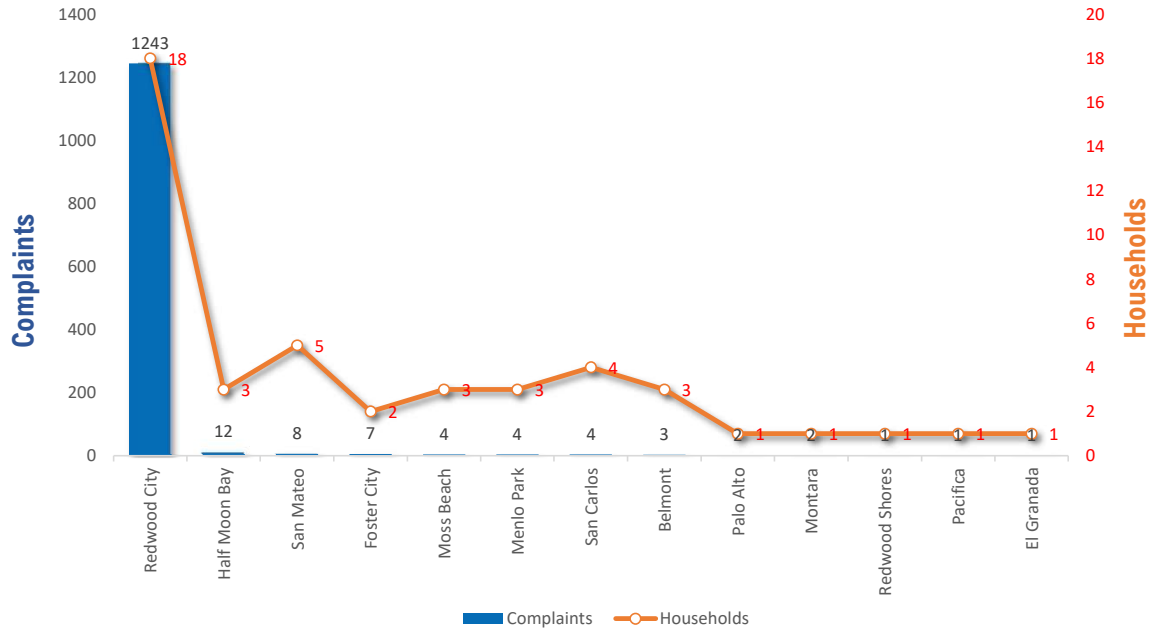

SAN MATEO COUNTY AIRPORTS

COMPLAINT REPORT

MAY - JUL 2023

3-Month Totals & Trends

46

Households

1,292

Comments

3,513

YTD

CITY	COMPLAINTS	HOUSEHOLDS	COMPLAINTS/ HOUSEHOLD
Redwood City	1,243	18	69.1
Half Moon Bay	12	3	4.0
San Mateo	8	5	1.6
Foster City	7	2	3.5
Menlo Park	4	3	1.3
Moss Beach	4	3	1.3
San Carlos	4	4	1.0
Belmont	3	3	1.0
Montara	2	1	2.0
Palo Alto	2	1	2.0
El Granada	1	1	1.0
Pacifica	1	1	1.0
Redwood Shores	1	1	1.0
Totals	1,292	46	28.1