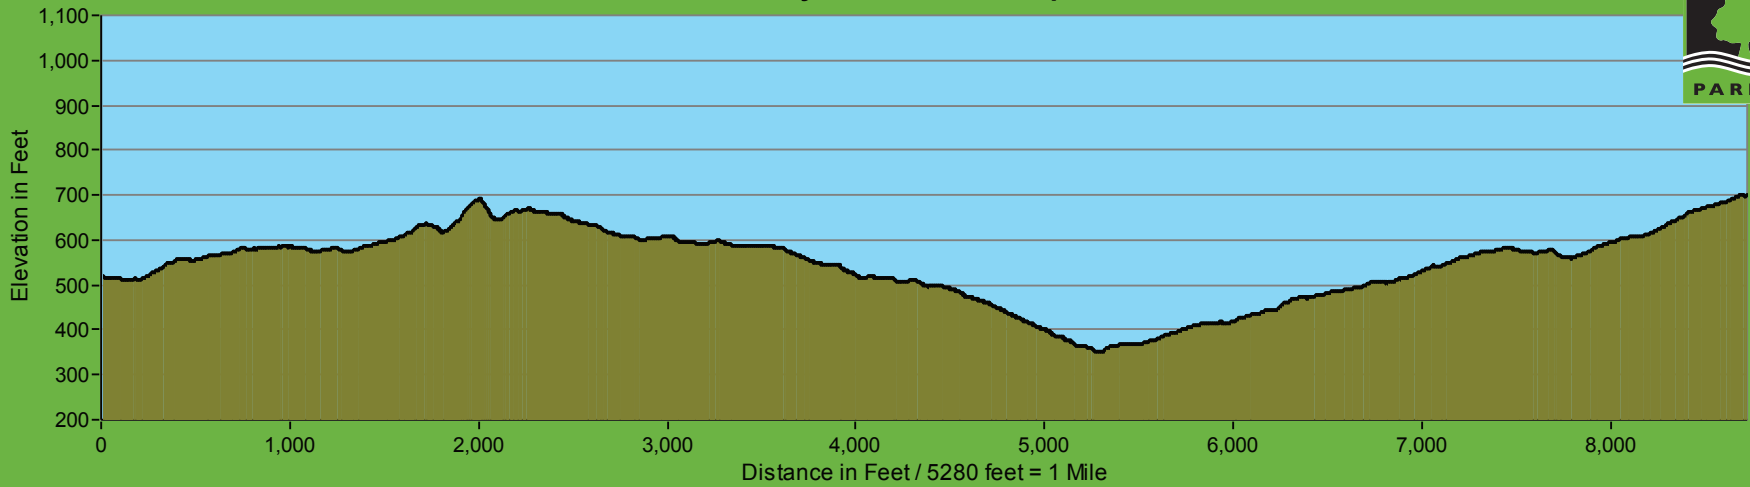

Sam McDonald County Park / Youth Camp Trail Profile

347 foot elevation change / Profile begins at Pescadero Road and ends at Forest Loop Trail