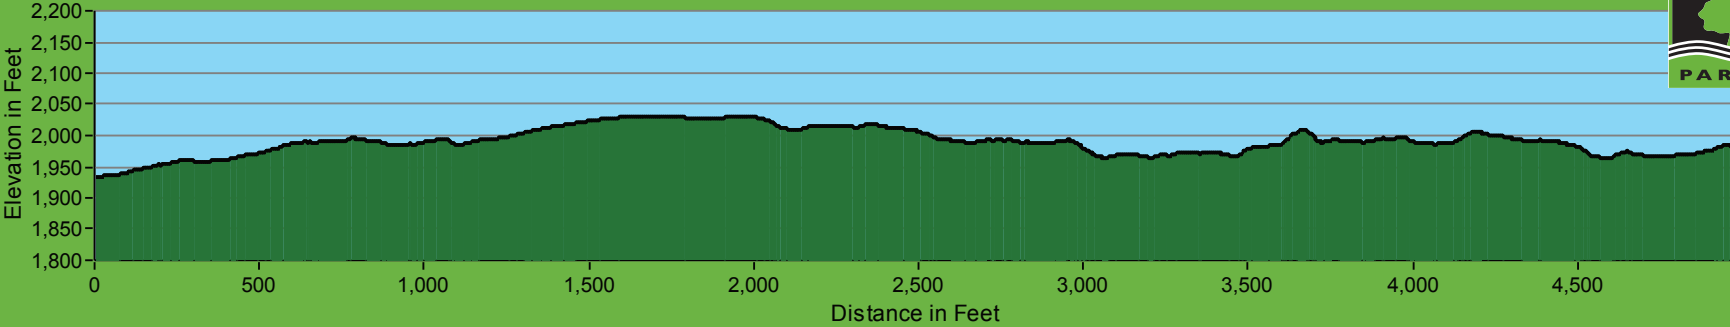

### Huddart County Park - Upper Skyline Park Section

98 Foot Elevation Change / Profile begins at Skyline Blvd and ends at Park Boundary