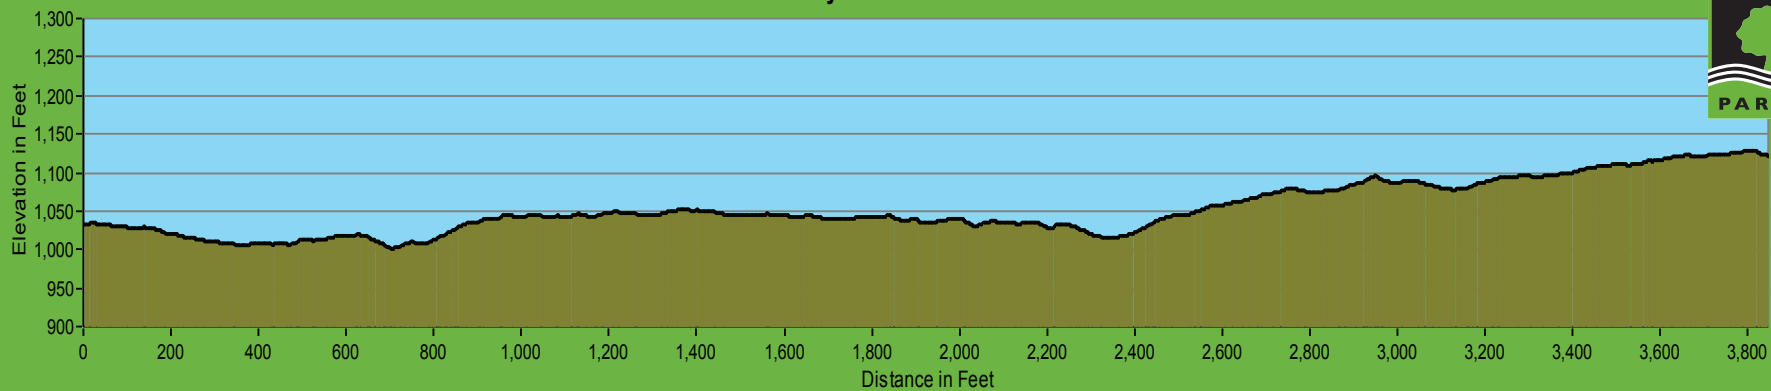

Wunderlich County Park / Redwood Trail Profile

127 foot elevation change / Profile begins at Meadow Trail and ends at Bear Gulch Trail